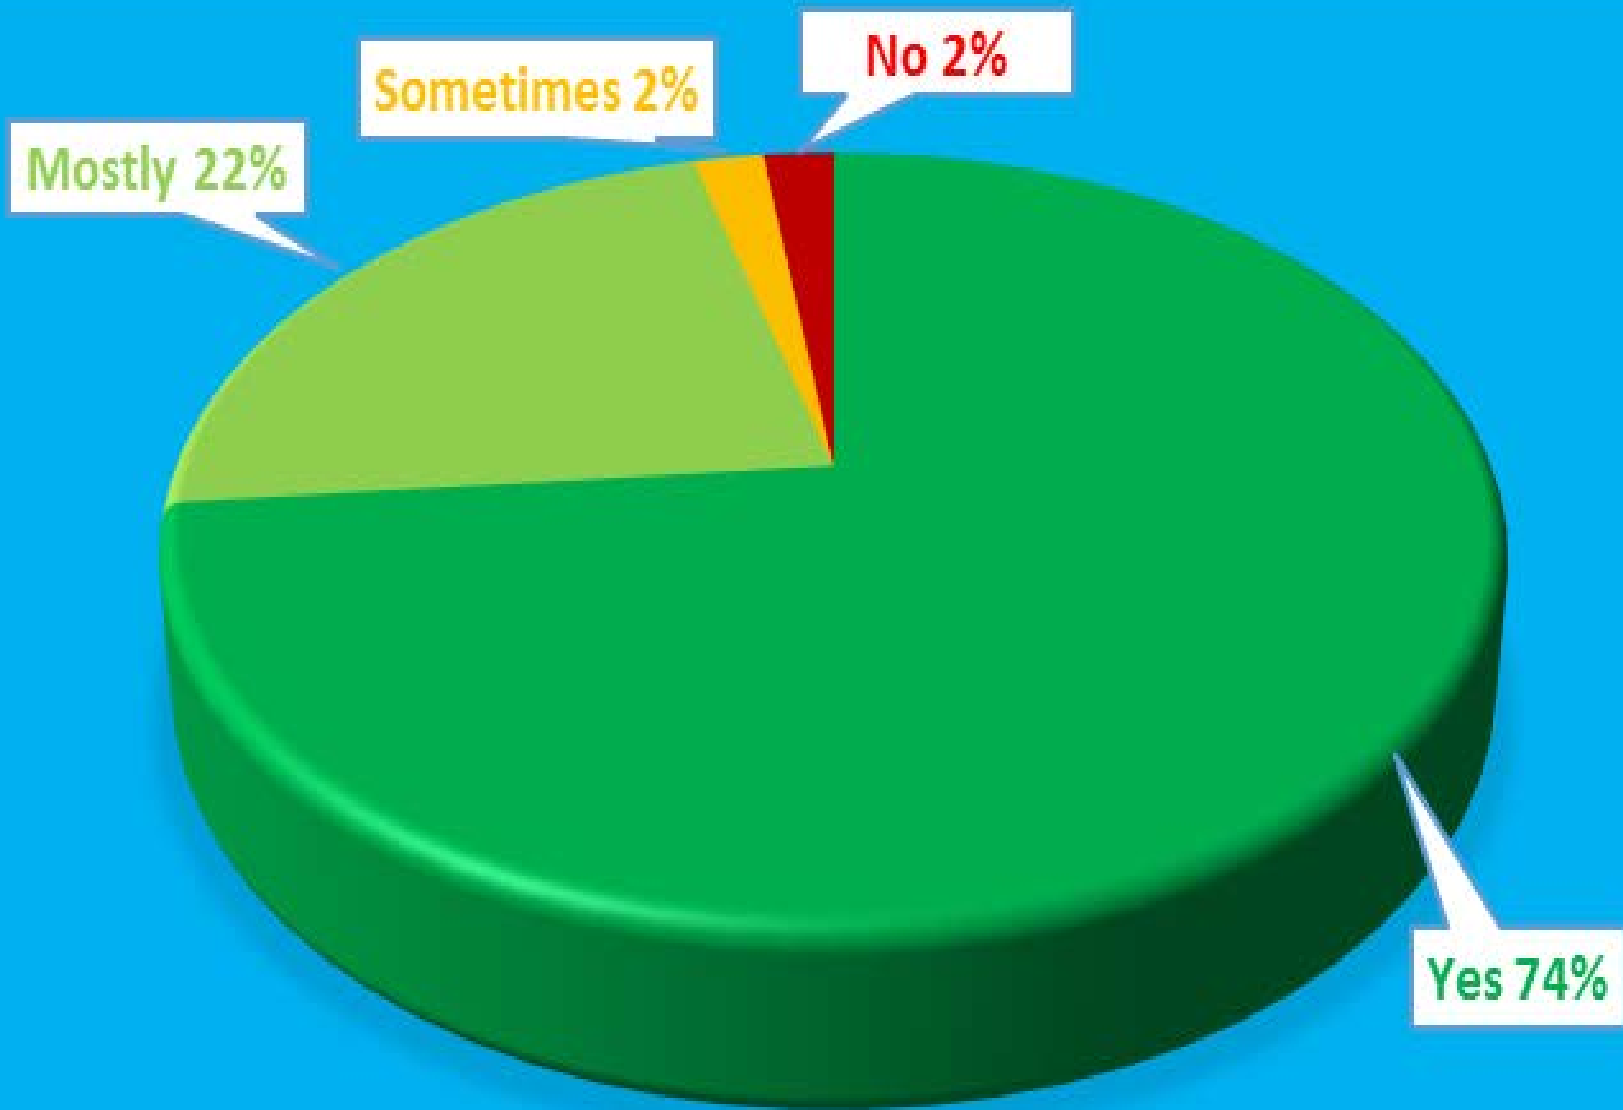

Do You Use Knotless Landing Nets?

Do you notify someone of your fishing destination and estimated time of return?

Fishing Frequency - Respondents

What is Insightful Anglers?

Insightful Anglers is a self-assessment where recreational fishers rate their fishing practices. Insightful Anglers is a questionnaire developed so recreational fishers can work through a series of questions that incorporate the areas and principals of the [National Code of Practice](#) for recreational and sportfishing.