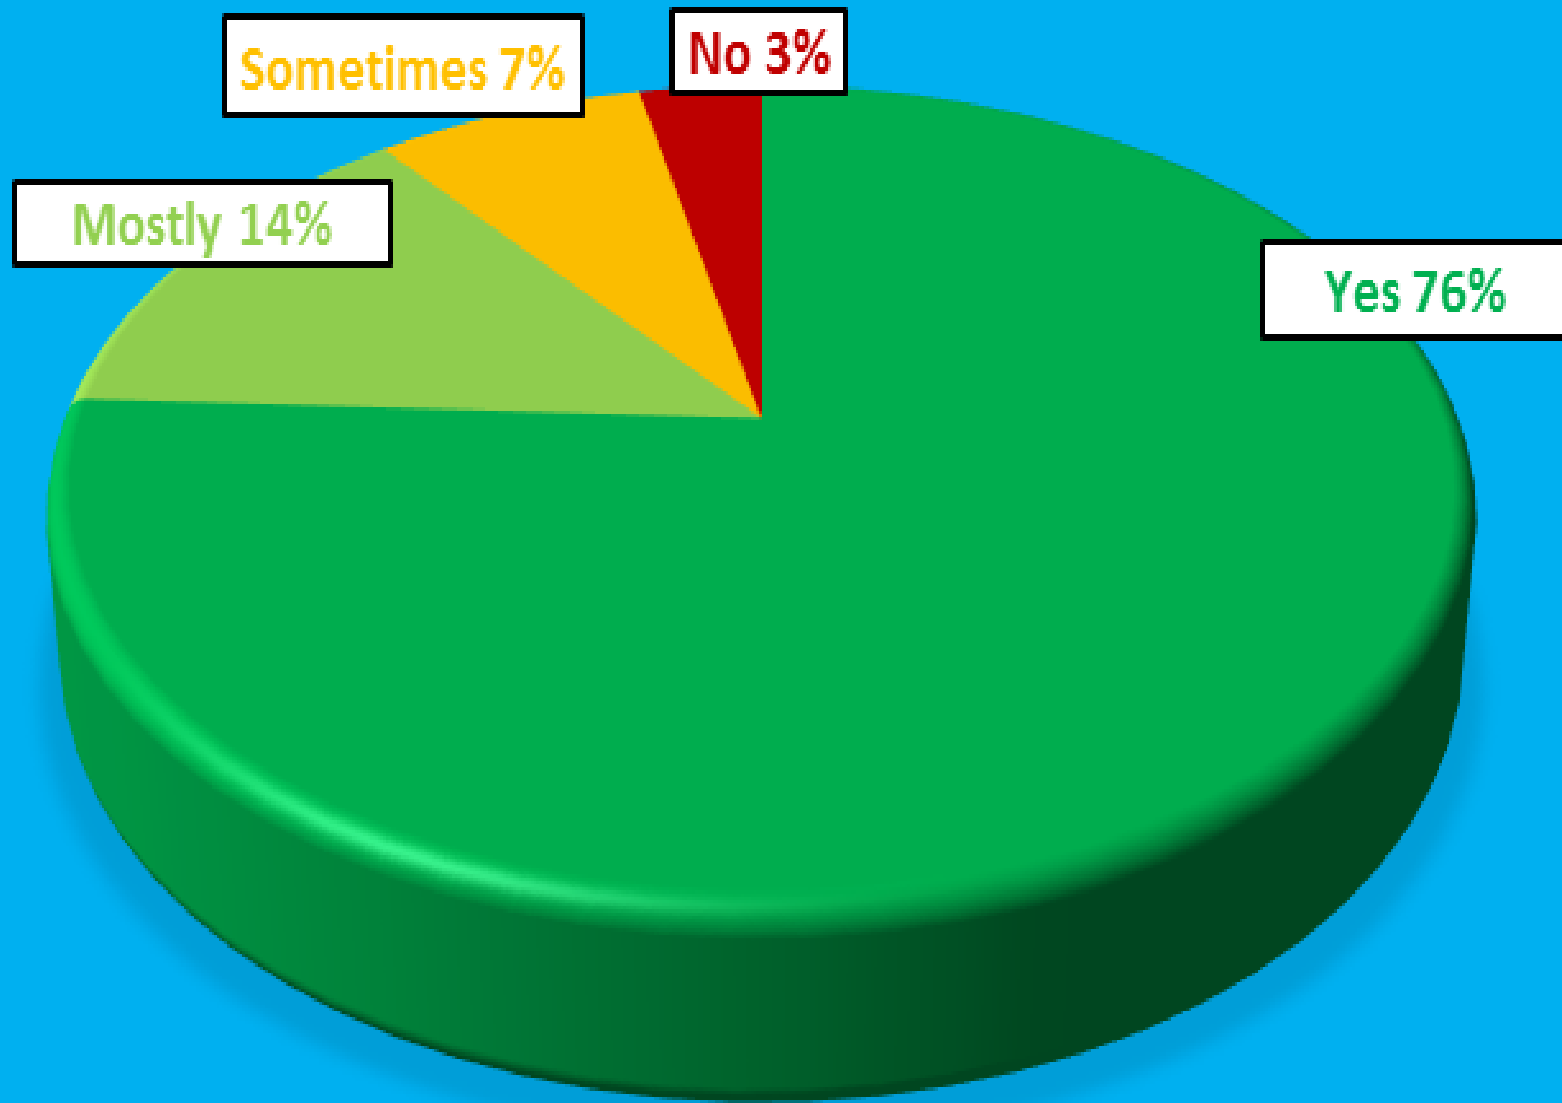

Summary responses to all Questions