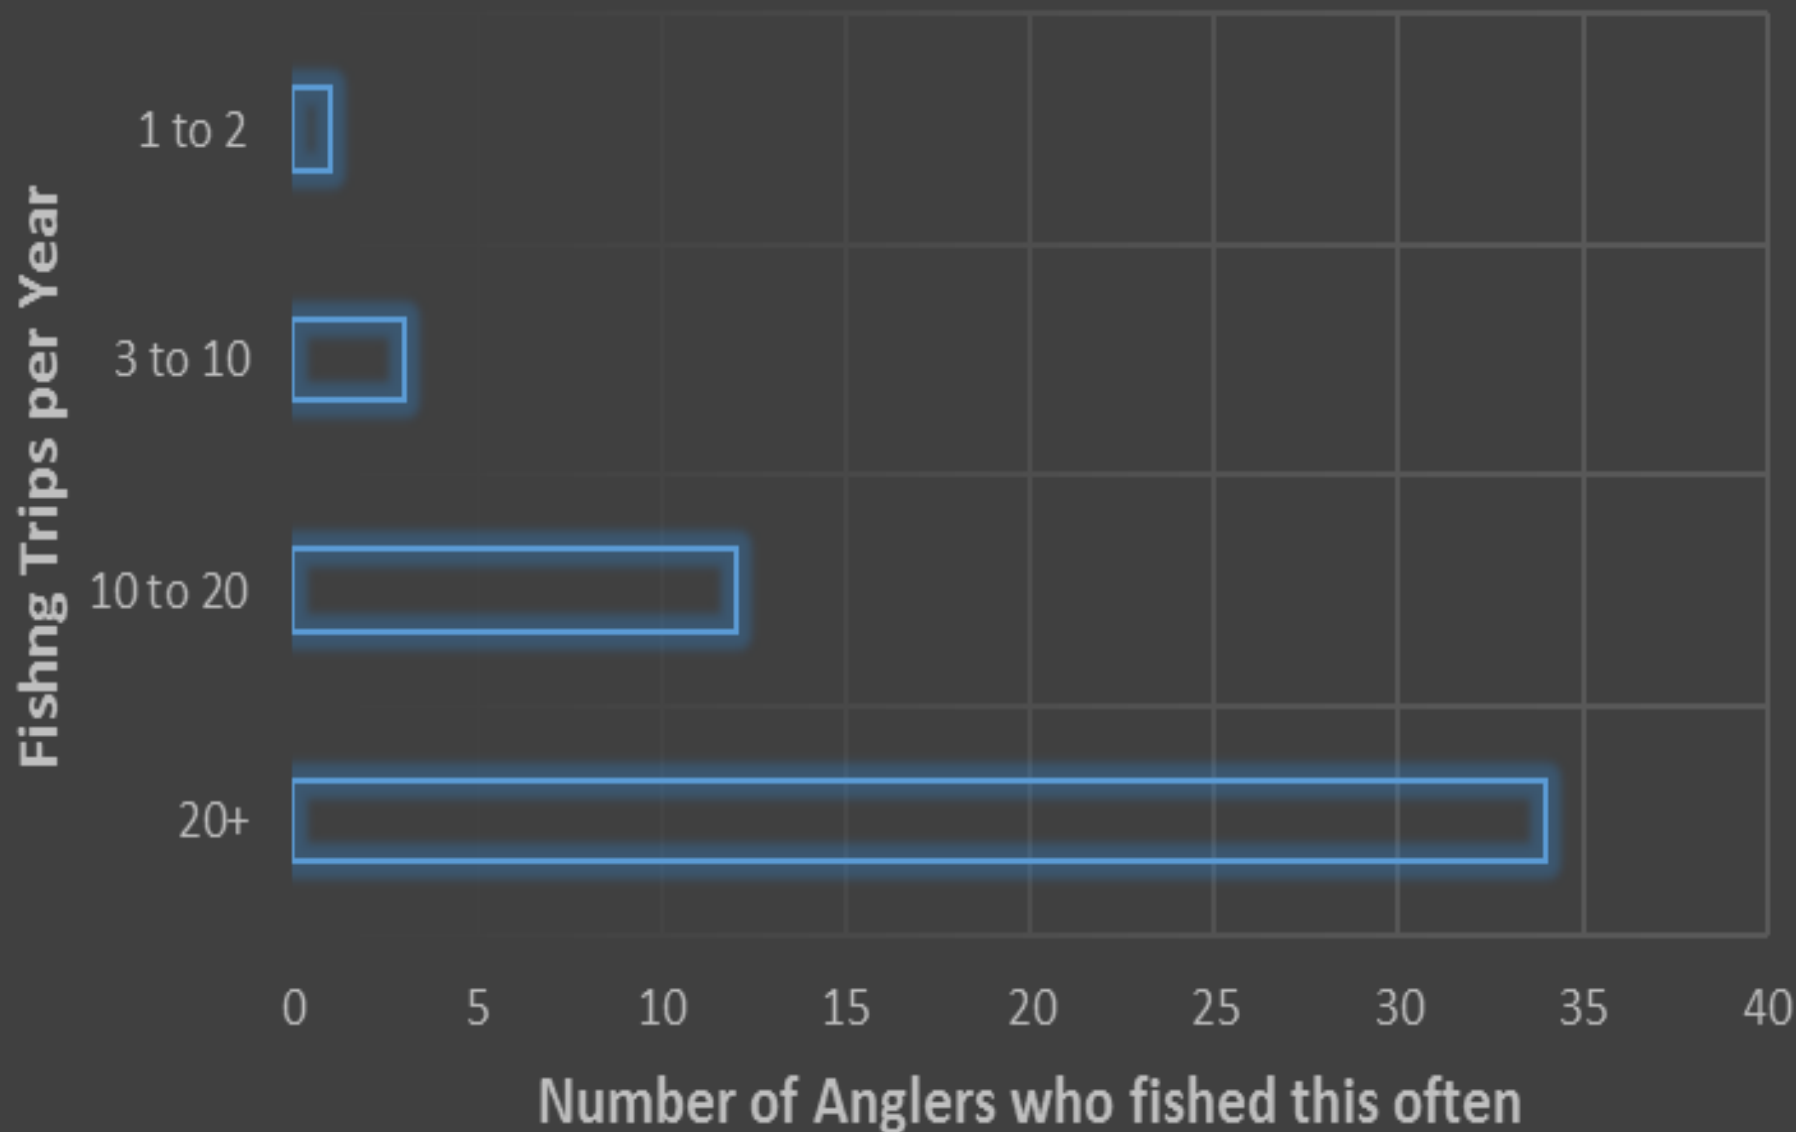

Do You Use Knotless Landing Nets?

Do you notify someone of your fishing destination and estimated time of return?

Fishing Frequency - Respondents

What is Insightful Anglers?

Insightful Anglers is a self-assessment where recreational fishers rate their fishing practices. Insightful Anglers is a questionnaire developed so recreational fishers can work through a series of questions that incorporate the areas and principals of the [National Code of Practice](#) for recreational and sportfishing.