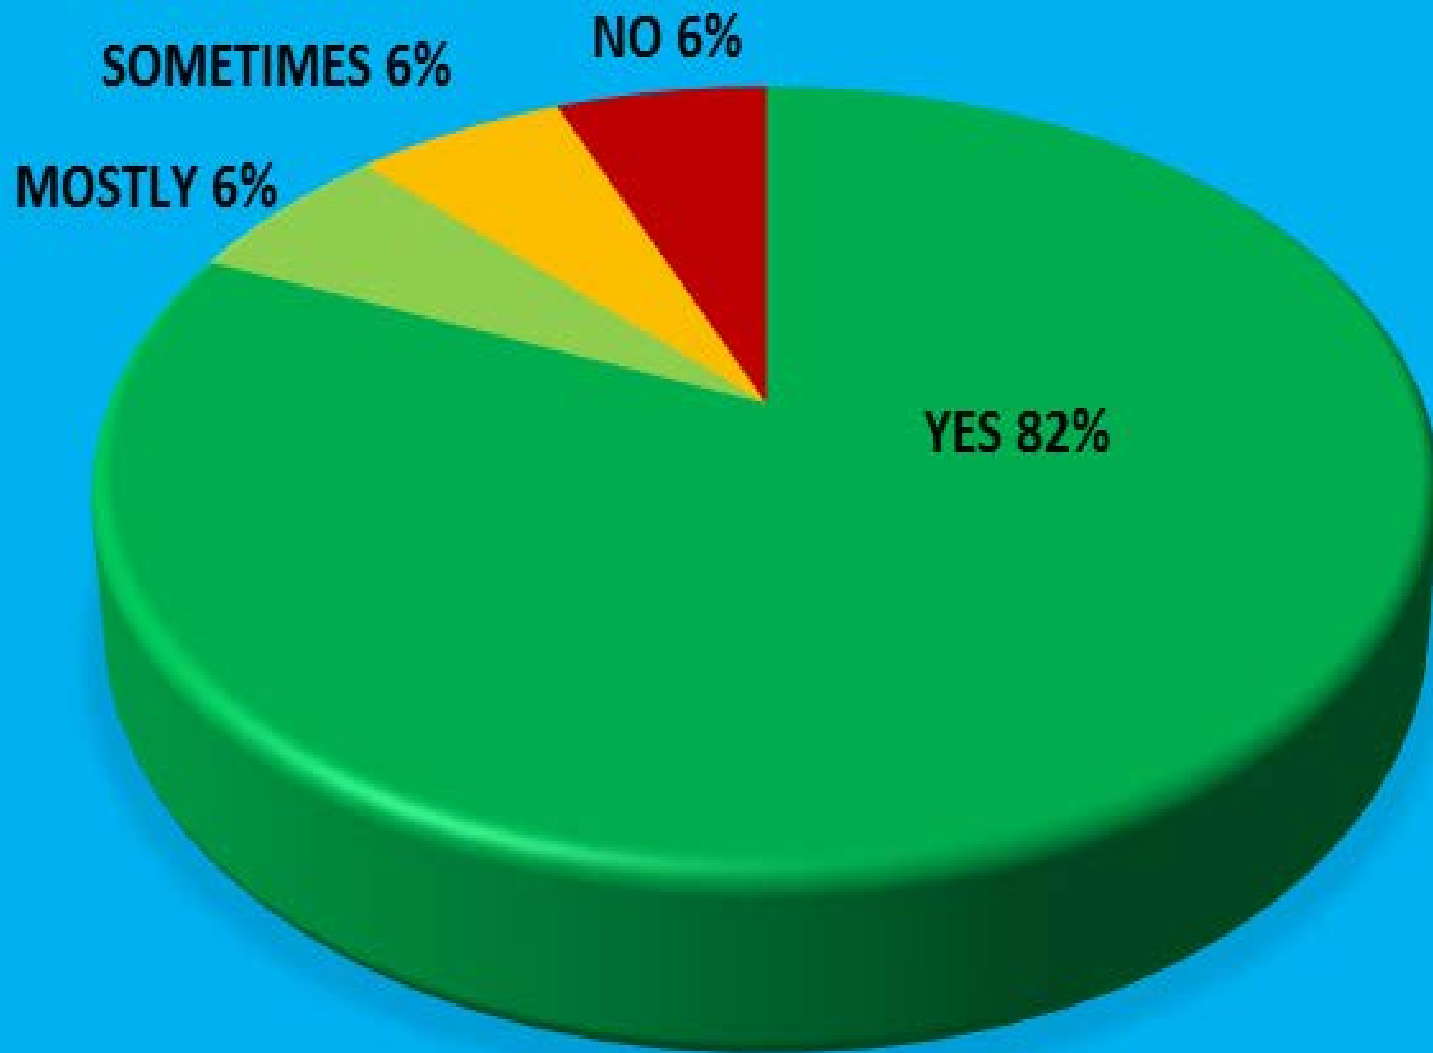

Do You Use Knotless Landing Nets?

Do you notify someone of your fishing destination and estimated time of return?

Fishing Frequency - Respondents

What is Insightful Anglers?

Insightful Anglers is a self-assessment where recreational fishers rate their fishing practices. Insightful Anglers is a questionnaire developed so recreational fishers can work through a series of questions that incorporate the areas and principals of the [National Code of Practice](#) for recreational and sportfishing.